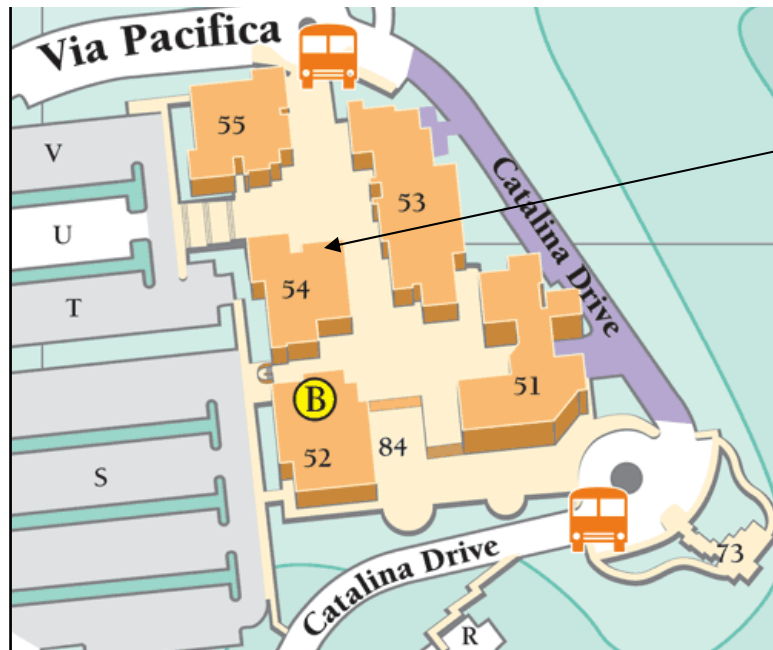

School of Public Policy, Drescher Graduate Campus Pepperdine –Malibu Campus

Take Via Pacifica up the hill, past the cement Graduate Campus sign. There will be blue signs on your right indicating the School of Public Policy Parking. It is best to park in lot S, T or V on the map. The School of Public Policy is Building 54.

When you arrive at the Pepperdine front entrance the security guard can provide you with additional directions to the School of Public Policy and a temporary parking pass.