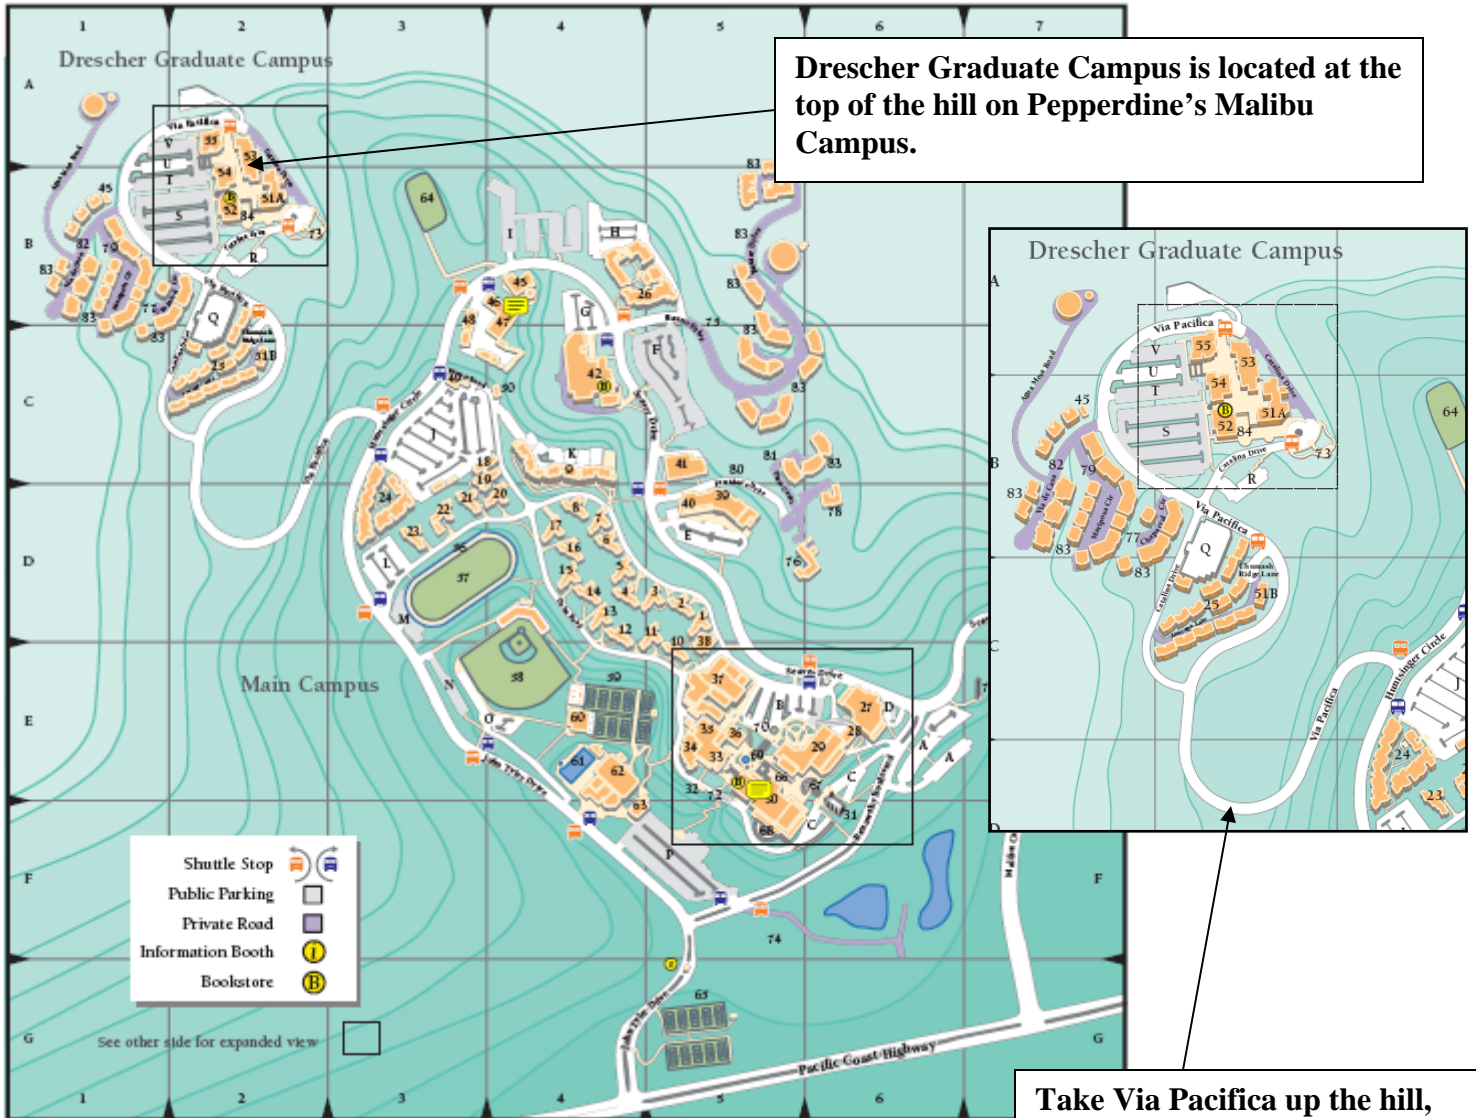

School of Public Policy, Drescher Graduate Campus Pepperdine –Malibu Campus

Take Via Pacifica up the hill, past the cement Graduate Campus sign. There will be blue signs on your right indicating the School of Public Policy Parking. It is best to park in lot S, T or V on the map. The School of Public Policy is Building 54.

When you arrive at the Pepperdine front entrance the security guard can provide you with additional directions to the School of Public Policy and a temporary parking pass.