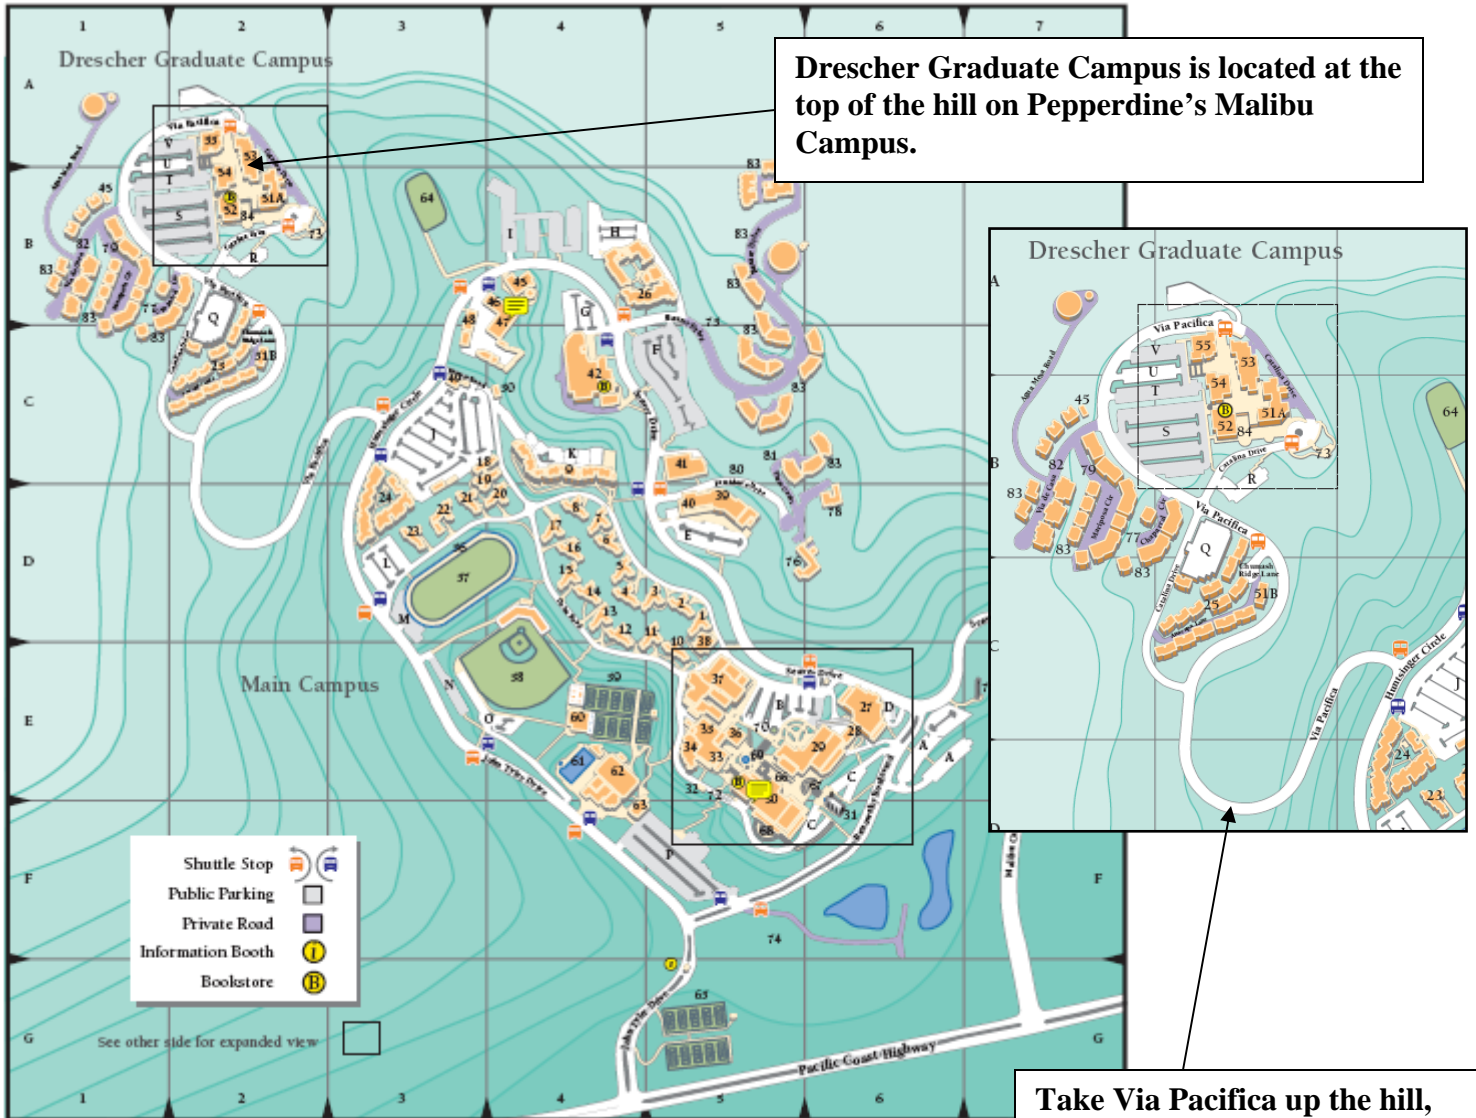

School of Public Policy, Drescher Graduate Campus Pepperdine –Malibu Campus

When you arrive at the Pepperdine front entrance the security guard can provide you with additional directions to the School of Public Policy and a temporary parking pass.